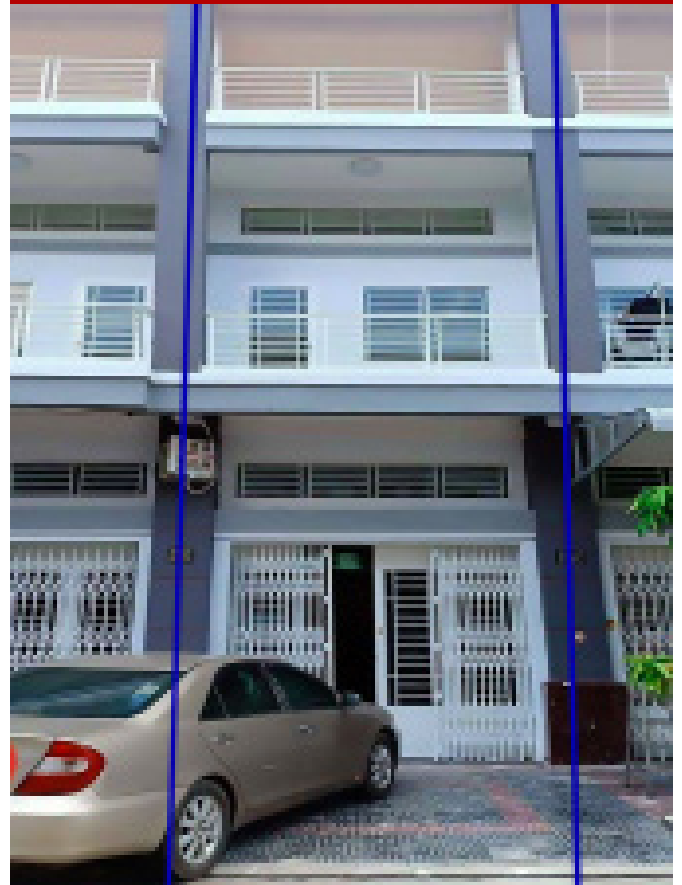

ផ្ទះអាជីវកម្មសម្រាប់លក់/ House For Sale/ 房子出售

$ 129,000 ចរចា

ID 38